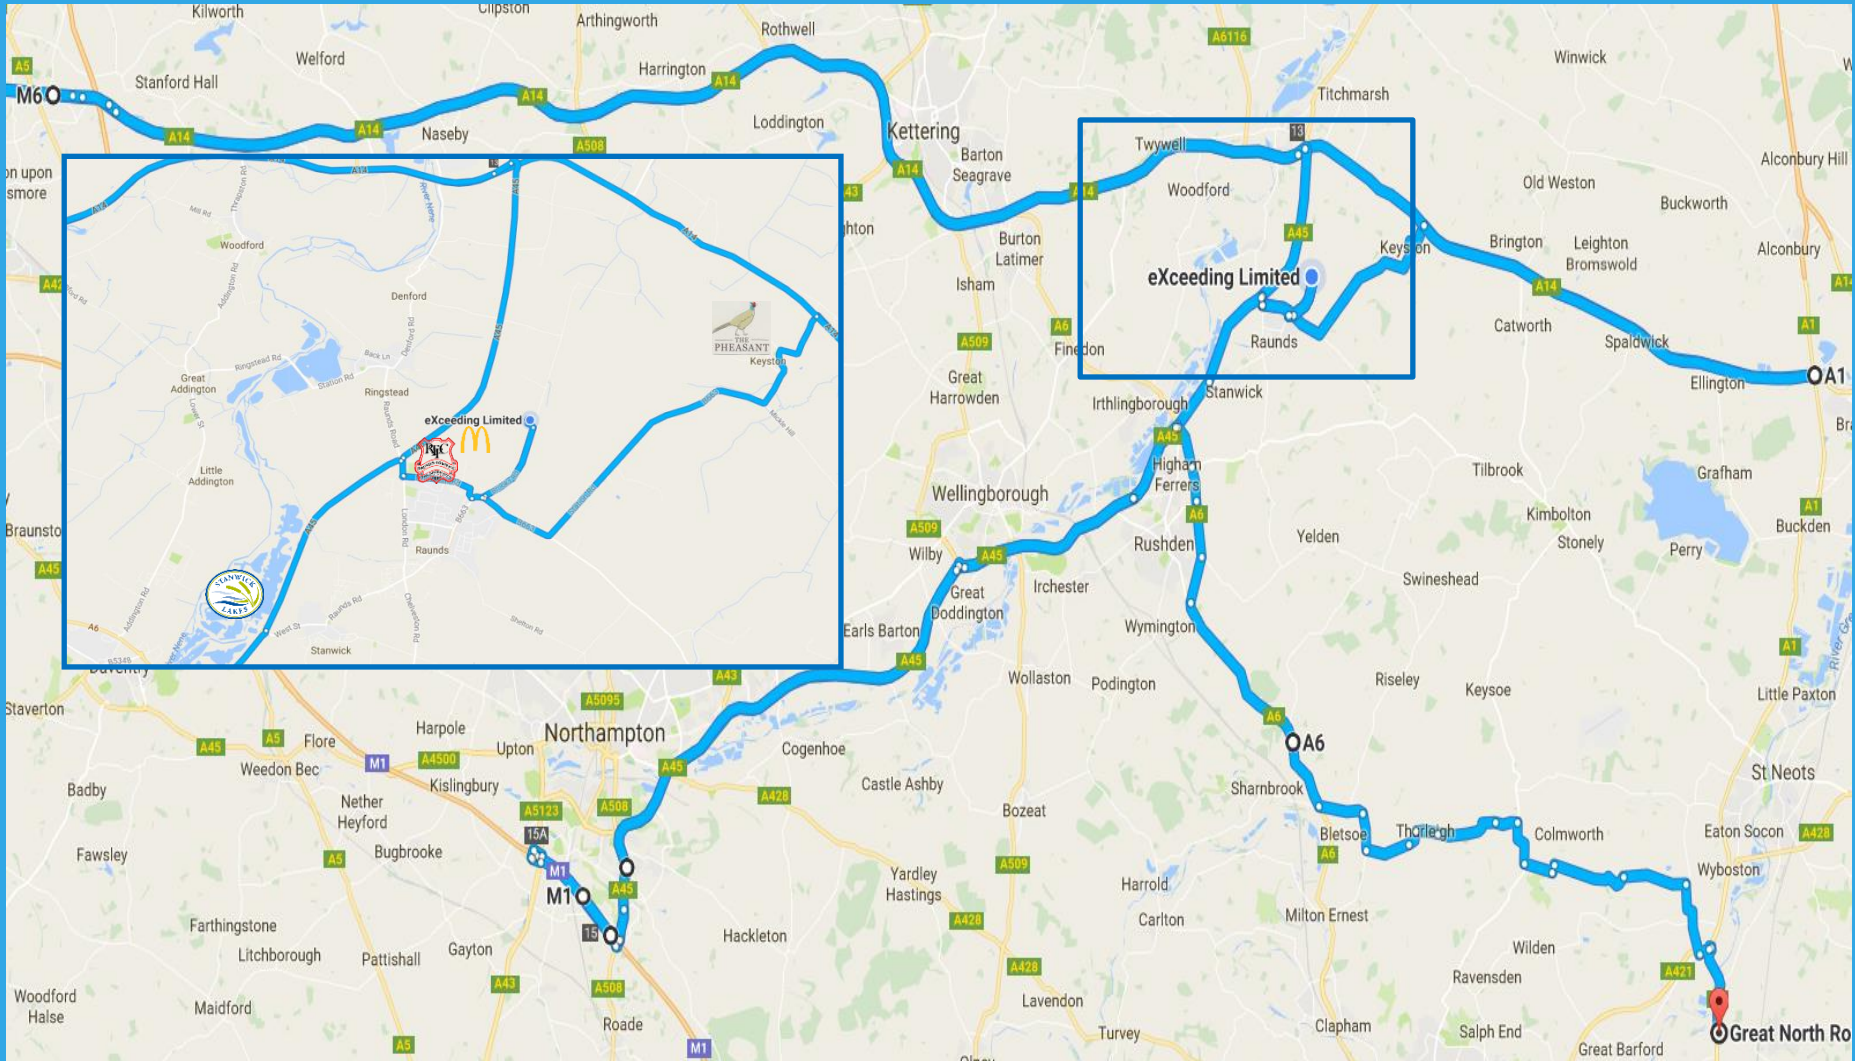

eXceeding

When arriving at Blotts Barn business centre, carry on past the road to the left and you will see the eXceeding post as shown below follow the loop around the pond to the parking area.